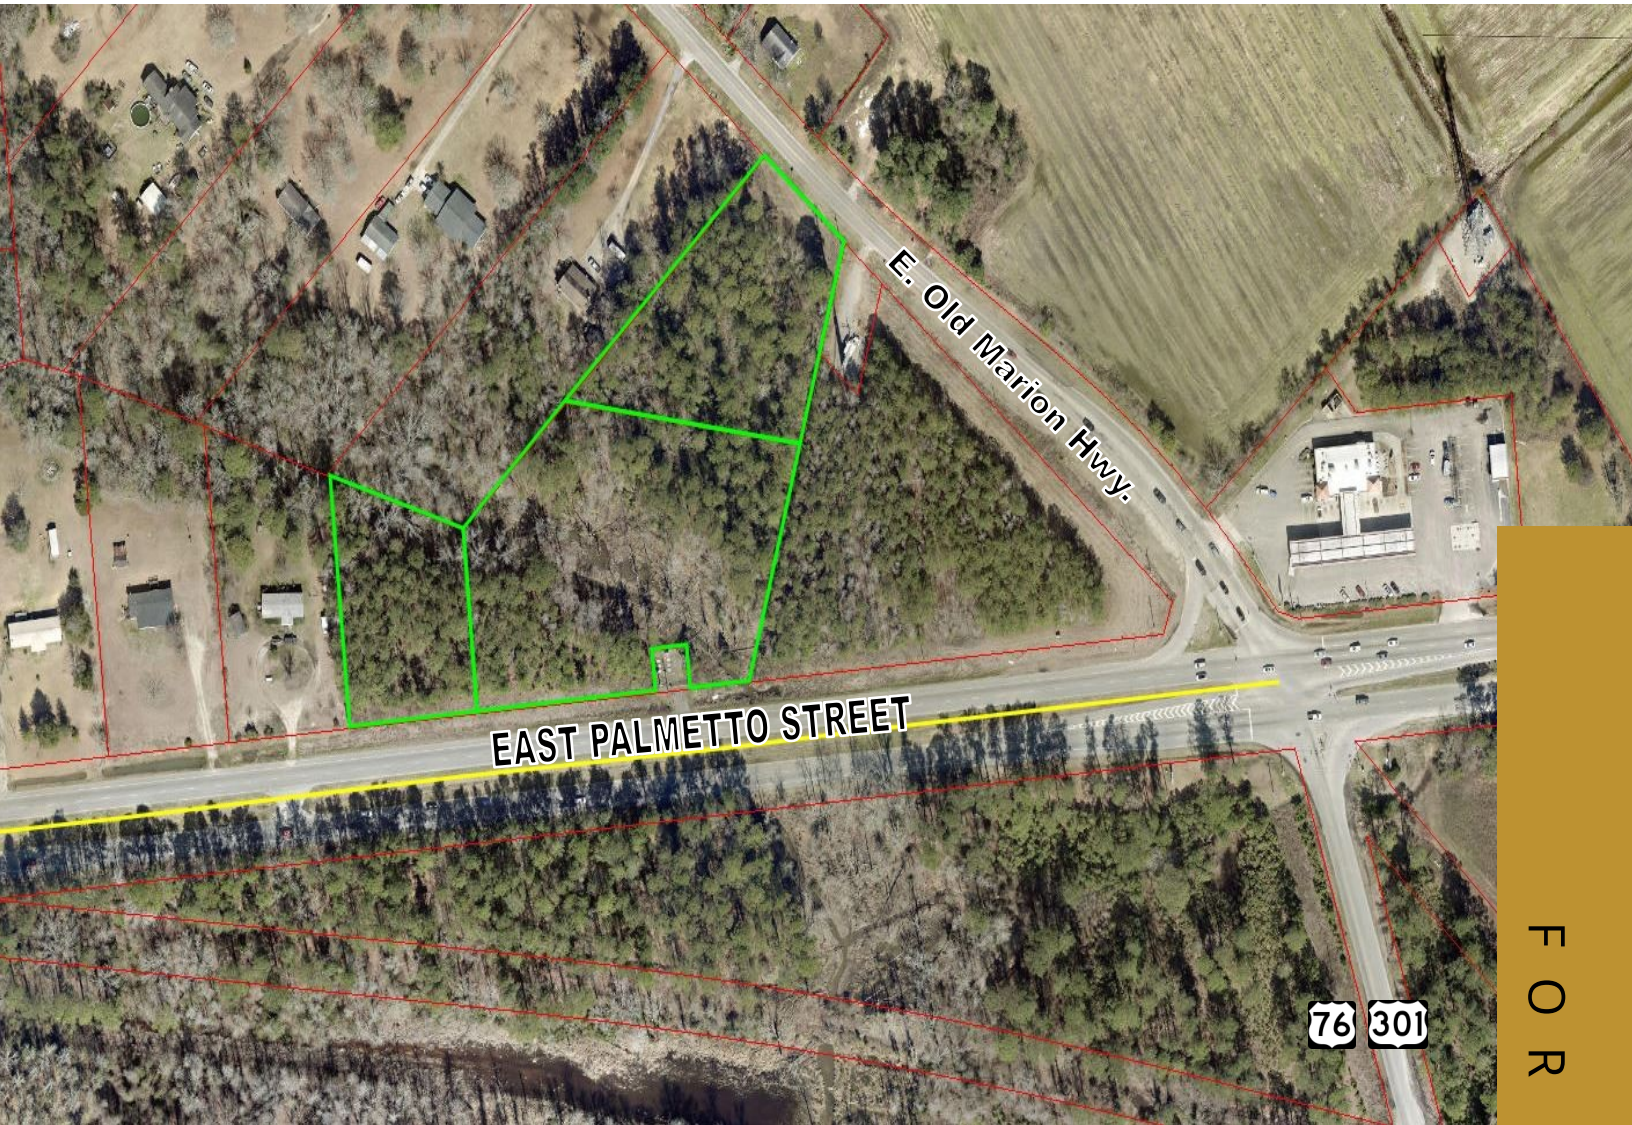

Development Site

±5.64 Acres Available | For Sale

Florence, SC

Florence County

FOR SALE

FEATURES:

- > TMS: 00336-01-021 (±1.61 acres)
- TMS: 00336-01-022 (± 2.94 acres)
- TMS: 00336-01-023 (± 1.05 acres)
- > ±20,200 Vehicles Per Day
- > ±12.2 Miles to Interstate 95
- > Unzoned

PROPERTY SUMMARY:

The available development site is located on E. Palmetto St. & E. Old Marion Hwy. in Florence County. The property has frontage on East Palmetto St. (US 76) and Old Marion Hwy.

For Sale: \$67,200